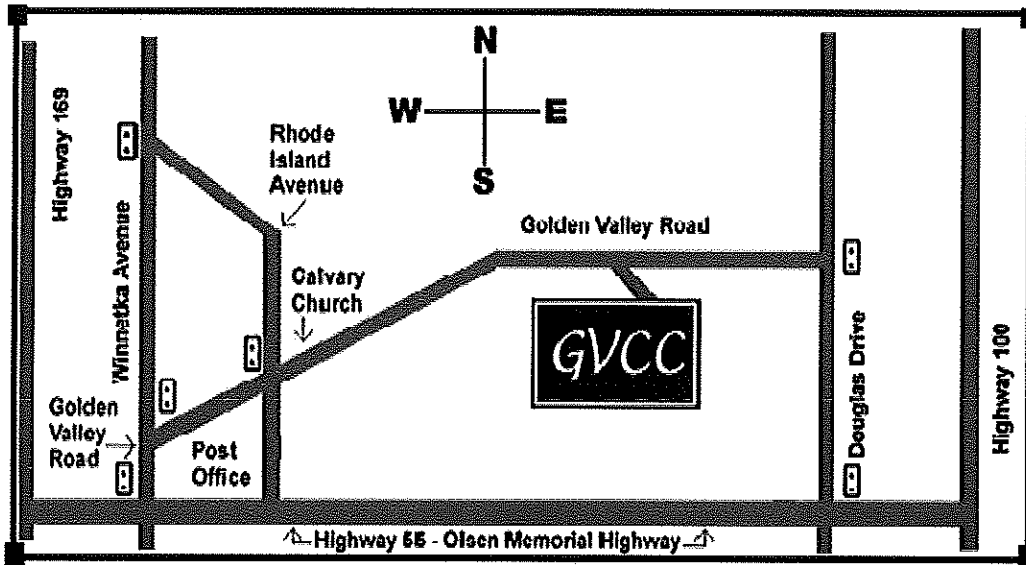

Directions to Golden Valley Country Club
7001 Golden Valley Road
Golden Valley, MN 55427
763-732-4100

From Downtown Minneapolis:

I-394 to Highway 100. North to Highway 55. West to Douglas Drive (stoplight). Take right on Douglas to Golden Valley Road (2nd light). Take left on Golden Valley Road. Proceed approximately 1/3 mile. Entrance to clubhouse on left. This is before the Railroad Tracks.

From Wayzata:

Highway 55 East to Winnetka Avenue. Go north (left) on Winnetka Avenue to Golden Valley Road (stoplight). Take right and follow for approximately one mile. Entrance on the right after Railroad Tracks.

From Bloomington:

Highway 494 West to highway 100. Go north on highway 100 to highway 55 west. Take right on Douglas to Golden Valley Road (2nd light). Take left on Golden Valley Road. Proceed approximately 1/3 mile. Entrance to clubhouse on left. This is before the Railroad Tracks.

Brooklyn Center:

Highway 100 south to highway 55 west to Douglas Drive (stoplight). Take right on Douglas to Golden Valley Road (2nd light). Take left on Golden Valley Road. Proceed approximately 1/3 mile. Entrance to clubhouse on left. This is before the Railroad Tracks.